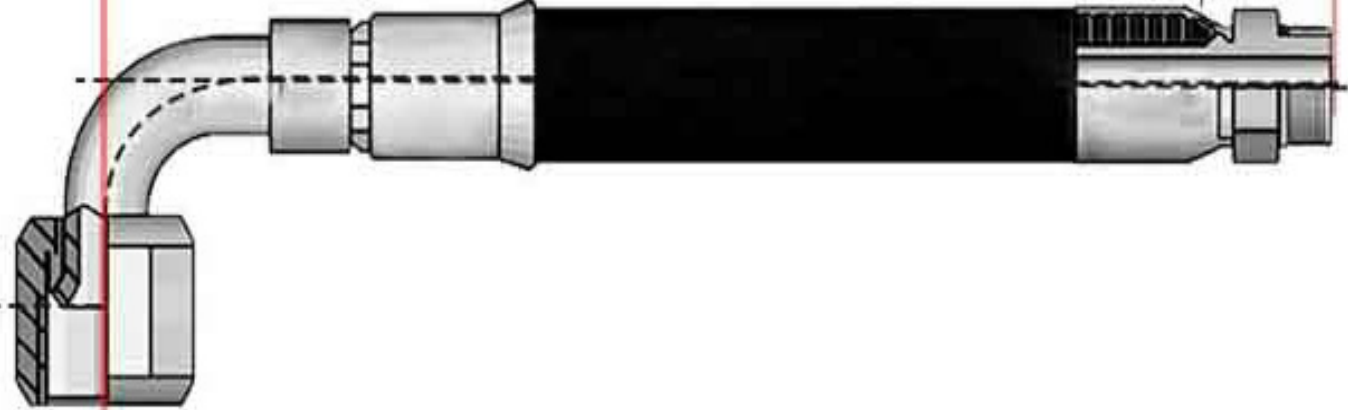

Measure Assembly

HOSE ASSEMBLY LENGTH

45° One End, Straight Fitting Other End

90° One End, Straight Fitting Other End

Straight Fitting Each End